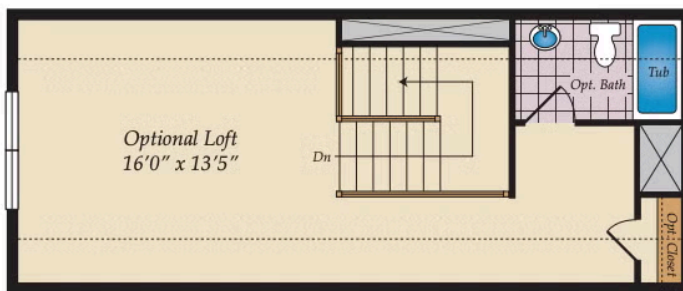

**4 - 5 Beds****2.5 - 4 Baths****2,215 - 3,387 Sq Ft****COMMUNITY CONTACT**

7193 BLUE RUN LANE
RALEIGH, NC 27604
(919) 213-7778
INFO@CARUSOHOMES.COM

The Badin is a four-bedroom floor plan with the option to add an In-Law suite downstairs. Enjoy gathering with family and friends in this open-concept home which features a large great room that flows right into the kitchen. A 9-foot island and plenty of counter space will please the chef and a formal dining room is perfect for serving up family meals. Upstairs, the large owner's suite offers an ensuite bath with his and her walk-in closets. Three additional bedrooms, a hall bath and a convenient laundry room complete the second floor. An optional third floor provides a loft and full bath for additional living space. Plenty of options and upgrades are available to personalize this home and make it your own!

Available Elevations

SECOND FLOOR

OPT. OWNER'S BATH

OPT. OWNER'S BATH W/LOFT

OPT. STAIRS W/LOFT

OPT. FINISHED LOFT

Brick/stone fronts, chimneys, bay windows, keystones, exterior trim, garage doors, light fixtures, dormers, and gables shown on elevations are optional features. Actual product specifications may vary in dimension or detail from these drawings. This insert is for illustrative purposes only and is not part of the legal contract. All dimensions are approximate. Many available options are not shown.