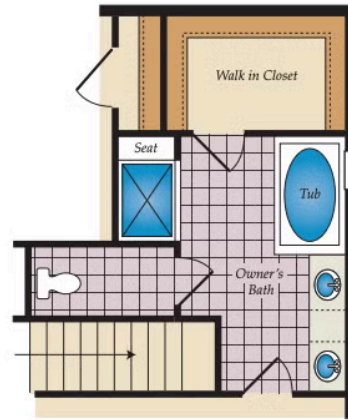

**4 - 5 Beds****2.5 - 4 Baths****2,215 - 3,387 Sq Ft****COMMUNITY CONTACT**

7193 BLUE RUN LANE
RALEIGH, NC 27604
(919) 213-7778
INFO@CARUSOHOMES.COM

The Badin is a four-bedroom floor plan with the option to add an In-Law suite downstairs. Enjoy gathering with family and friends in this open-concept home which features a large great room that flows right into the kitchen. A 9-foot island and plenty of counter space will please the chef and a formal dining room is perfect for serving up family meals. Upstairs, the large owner's suite offers an ensuite bath with his and her walk-in closets. Three additional bedrooms, a hall bath and a convenient laundry room complete the second floor. An optional third floor provides a loft and full bath for additional living space. Plenty of options and upgrades are available to personalize this home and make it your own!

Available Elevations

SECOND FLOOR

OPT. OWNER'S BATH

OPT. OWNER'S BATH W/LOFT

OPT. STAIRS W/LOFT

OPT. FINISHED LOFT

Brick/stone fronts, chimneys, bay windows, keystones, exterior trim, garage doors, light fixtures, dormers, and gables shown on elevations are optional features. Actual product specifications may vary in dimension or detail from these drawings. This insert is for illustrative purposes only and is not part of the legal contract. All dimensions are approximate. Many available options are not shown.