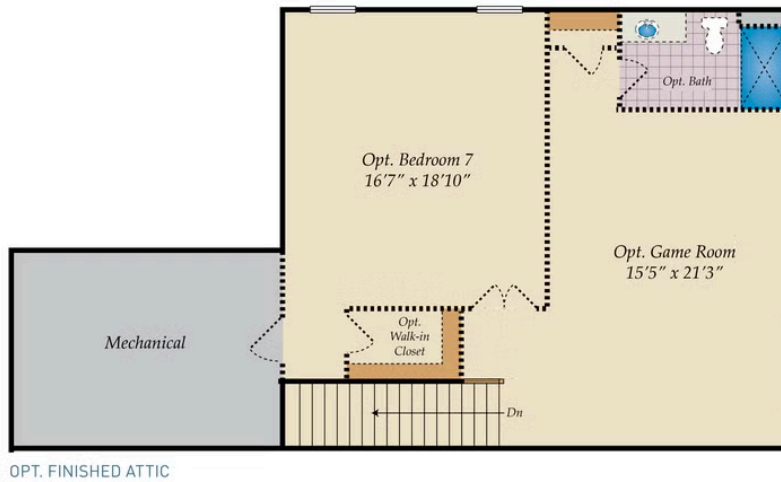

**4 - 8 Beds****3.5 - 7.5 Baths****4,076 - 6,751 Sq Ft****COMMUNITY CONTACT**14000 PECAN RIDGE WAY
BOWIE, MD 20715
(301) 517-7314
INFO@CARUSOHOMES.COM

For those seeking a grand living space, our luxurious Pinehurst estate home delivers. The main level features an open floor plan with a large great room and gourmet kitchen that is sure to be the center of activity. A guest suite is conveniently located on the first floor, along with plenty of options such as a butler's pantry, outdoor space and more. Upstairs, you'll love the flexibility to design the layout to meet your needs with features such as a bonus room and expansive primary suite, or opt for up to five bedrooms on this level. This home is perfect for large or multi-generation families with the ability to add a third floor and a basement with a secondary master, this home allows for up to 8 bedrooms and over 6,000 square feet.

Available Elevations

OPT. LOWER LEVEL

OPT. FINISHED BASEMENT

SECOND FLOOR

THIRD FLOOR

FIRST FLOOR