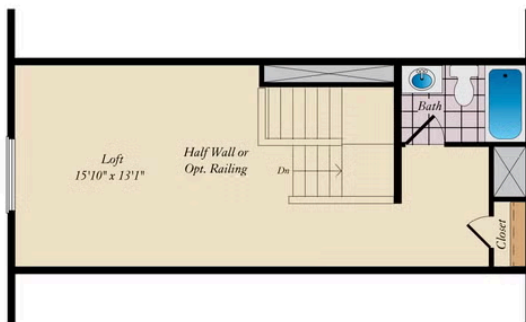

**4 - 5 Beds**

**2.5 - 4 Baths**

**2,221 - 3,956 Sq Ft**

**COMMUNITY CONTACT**

14000 PECAN RIDGE WAY  
 BOWIE, MD 20715  
 (301) 517-7314  
 INFO@CARUSOHOMES.COM

The Deerfield is a four bedroom floor plan with the option to add an In-Law suite downstairs. Enjoy gathering with family and friends in this open concept home which features a large great room that flows right into the kitchen. A 9 foot island and plenty counter space will please the chef and a formal dining room is perfect for serving up family meals. Upstairs, the large owner's suite offers an ensuite bath with his and her walk-in closets. Three additional bedrooms, a hall bath and a convenient laundry room complete the second floor. An optional third floor provides a loft and full bath for additional living space. Plenty of options and upgrades are available to personalize this home and make it your own! Total base square footage includes recreation room incentive.

## BASEMENT AND OPTIONAL ATTIC

OPT. DOUBLE AREAWAY

OPT. WALKOUT

OPT. SINGLE AREAWAY

OPT. ATTIC STAIR

FIRST FLOOR

OPT MORNING ROOM

OPT SCREENED PORCH

OPT INLAW SUITE

Brick/stone fronts, chimneys, bay windows, keystones, exterior trim, garage doors, light fixtures, dormers, and gables shown on elevations are optional features. Actual product specifications may vary in dimension or detail from these drawings. This insert is for illustrative purposes only and is not part of the legal contract. All dimensions are approximate. Many available options are not shown.

SECOND FLOOR