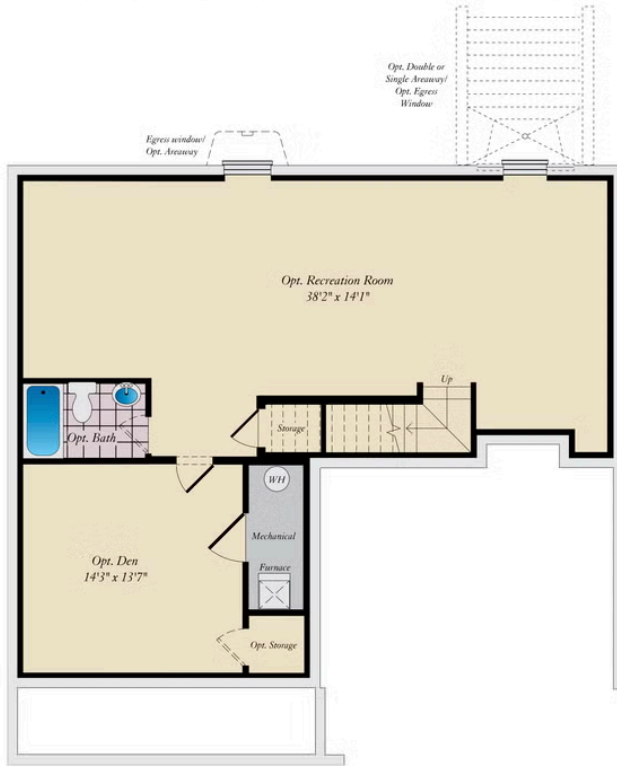

**4 - 5 Beds**

**2.5 - 4 Baths**

**2,221 - 3,956 Sq Ft**

**COMMUNITY CONTACT**

14000 PECAN RIDGE WAY  
 BOWIE, MD 20715  
 (301) 517-7314  
 INFO@CARUSOHOMES.COM

The Deerfield is a four bedroom floor plan with the option to add an In-Law suite downstairs. Enjoy gathering with family and friends in this open concept home which features a large great room that flows right into the kitchen. A 9 foot island and plenty counter space will please the chef and a formal dining room is perfect for serving up family meals. Upstairs, the large owner's suite offers an ensuite bath with his and her walk-in closets. Three additional bedrooms, a hall bath and a convenient laundry room complete the second floor. An optional third floor provides a loft and full bath for additional living space. Plenty of options and upgrades are available to personalize this home and make it your own! Total base square footage includes recreation room incentive.

## Available Elevations

Brick/stone fronts, chimneys, bay windows, keystones, exterior trim, garage doors, light fixtures, dormers, and gables shown on elevations are optional features. Actual product specifications may vary in dimension or detail from these drawings. This insert is for illustrative purposes only and is not part of the legal contract. All dimensions are approximate. Many available options are not shown.

## BASEMENT AND OPTIONAL ATTIC

OPT. DOUBLE AREAWAY

OPT. WALKOUT

OPT. SINGLE AREAWAY

OPT. ATTIC STAIR

FIRST FLOOR

OPT MORNING ROOM

OPT SCREENED PORCH

SECOND FLOOR