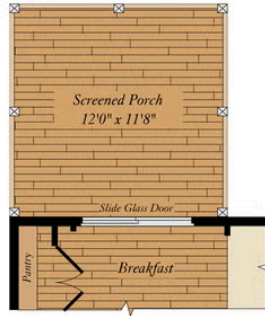

**4 - 5 Beds**

**2.5 - 4 Baths**

**2,221 - 3,956 Sq Ft**

**COMMUNITY CONTACT**

14000 PECAN RIDGE WAY  
 BOWIE, MD 20715  
 (301) 517-7314  
 INFO@CARUSOHOMES.COM

The Deerfield is a four bedroom floor plan with the option to add an In-Law suite downstairs. Enjoy gathering with family and friends in this open concept home which features a large great room that flows right into the kitchen. A 9 foot island and plenty counter space will please the chef and a formal dining room is perfect for serving up family meals. Upstairs, the large owner's suite offers an ensuite bath with his and her walk-in closets. Three additional bedrooms, a hall bath and a convenient laundry room complete the second floor. An optional third floor provides a loft and full bath for additional living space. Plenty of options and upgrades are available to personalize this home and make it your own! Total base square footage includes recreation room incentive.

## Available Elevations

Brick/stone fronts, chimneys, bay windows, keystones, exterior trim, garage doors, light fixtures, dormers, and gables shown on elevations are optional features. Actual product specifications may vary in dimension or detail from these drawings. This insert is for illustrative purposes only and is not part of the legal contract. All dimensions are approximate. Many available options are not shown.

## BASEMENT AND OPTIONAL ATTIC

OPT. DOUBLE AREAWAY

OPT. WALKOUT

OPT. SINGLE AREAWAY

OPT. ATTIC STAIR

FIRST FLOOR

OPT MORNING ROOM

OPT SCREENED PORCH

OPT INLAW SUITE

Brick/stone fronts, chimneys, bay windows, keystones, exterior trim, garage doors, light fixtures, dormers, and gables shown on elevations are optional features. Actual product specifications may vary in dimension or detail from these drawings. This insert is for illustrative purposes only and is not part of the legal contract. All dimensions are approximate. Many available options are not shown.