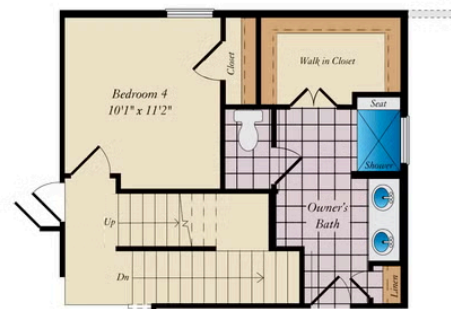

**4 - 5 Beds**

**2.5 - 4 Baths**

**2,221 - 3,956 Sq Ft**

**COMMUNITY CONTACT**

14000 PECAN RIDGE WAY  
 BOWIE, MD 20715  
 (301) 517-7314  
 INFO@CARUSOHOMES.COM

The Deerfield is a four bedroom floor plan with the option to add an In-Law suite downstairs. Enjoy gathering with family and friends in this open concept home which features a large great room that flows right into the kitchen. A 9 foot island and plenty counter space will please the chef and a formal dining room is perfect for serving up family meals. Upstairs, the large owner's suite offers an ensuite bath with his and her walk-in closets. Three additional bedrooms, a hall bath and a convenient laundry room complete the second floor. An optional third floor provides a loft and full bath for additional living space. Plenty of options and upgrades are available to personalize this home and make it your own! Total base square footage includes recreation room incentive.

## BASEMENT AND OPTIONAL ATTIC

OPT. DOUBLE AREAWAY

OPT. WALKOUT

OPT. SINGLE AREAWAY

OPT. ATTIC STAIR

FIRST FLOOR

OPT MORNING ROOM

OPT SCREENED PORCH

OPT INLAW SUITE

Brick/stone fronts, chimneys, bay windows, keystones, exterior trim, garage doors, light fixtures, dormers, and gables shown on elevations are optional features. Actual product specifications may vary in dimension or detail from these drawings. This insert is for illustrative purposes only and is not part of the legal contract. All dimensions are approximate. Many available options are not shown.

SECOND FLOOR