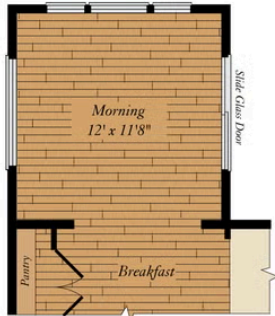

**4 - 5 Beds**

**2.5 - 4 Baths**

**2,221 - 3,956 Sq Ft**

**COMMUNITY CONTACT**

14000 PECAN RIDGE WAY  
 BOWIE, MD 20715  
 (301) 517-7314  
 INFO@CARUSOHOMES.COM

The Deerfield is a four bedroom floor plan with the option to add an In-Law suite downstairs. Enjoy gathering with family and friends in this open concept home which features a large great room that flows right into the kitchen. A 9 foot island and plenty counter space will please the chef and a formal dining room is perfect for serving up family meals. Upstairs, the large owner's suite offers an ensuite bath with his and her walk-in closets. Three additional bedrooms, a hall bath and a convenient laundry room complete the second floor. An optional third floor provides a loft and full bath for additional living space. Plenty of options and upgrades are available to personalize this home and make it your own! Total base square footage includes recreation room incentive.

## BASEMENT AND OPTIONAL ATTIC

OPT. DOUBLE AREAWAY

OPT. WALKOUT

OPT. SINGLE AREAWAY

OPT. ATTIC STAIR

FIRST FLOOR

OPT MORNING ROOM

OPT SCREENED PORCH

OPT INLAW SUITE

Brick/stone fronts, chimneys, bay windows, keystones, exterior trim, garage doors, light fixtures, dormers, and gables shown on elevations are optional features. Actual product specifications may vary in dimension or detail from these drawings. This insert is for illustrative purposes only and is not part of the legal contract. All dimensions are approximate. Many available options are not shown.

SECOND FLOOR