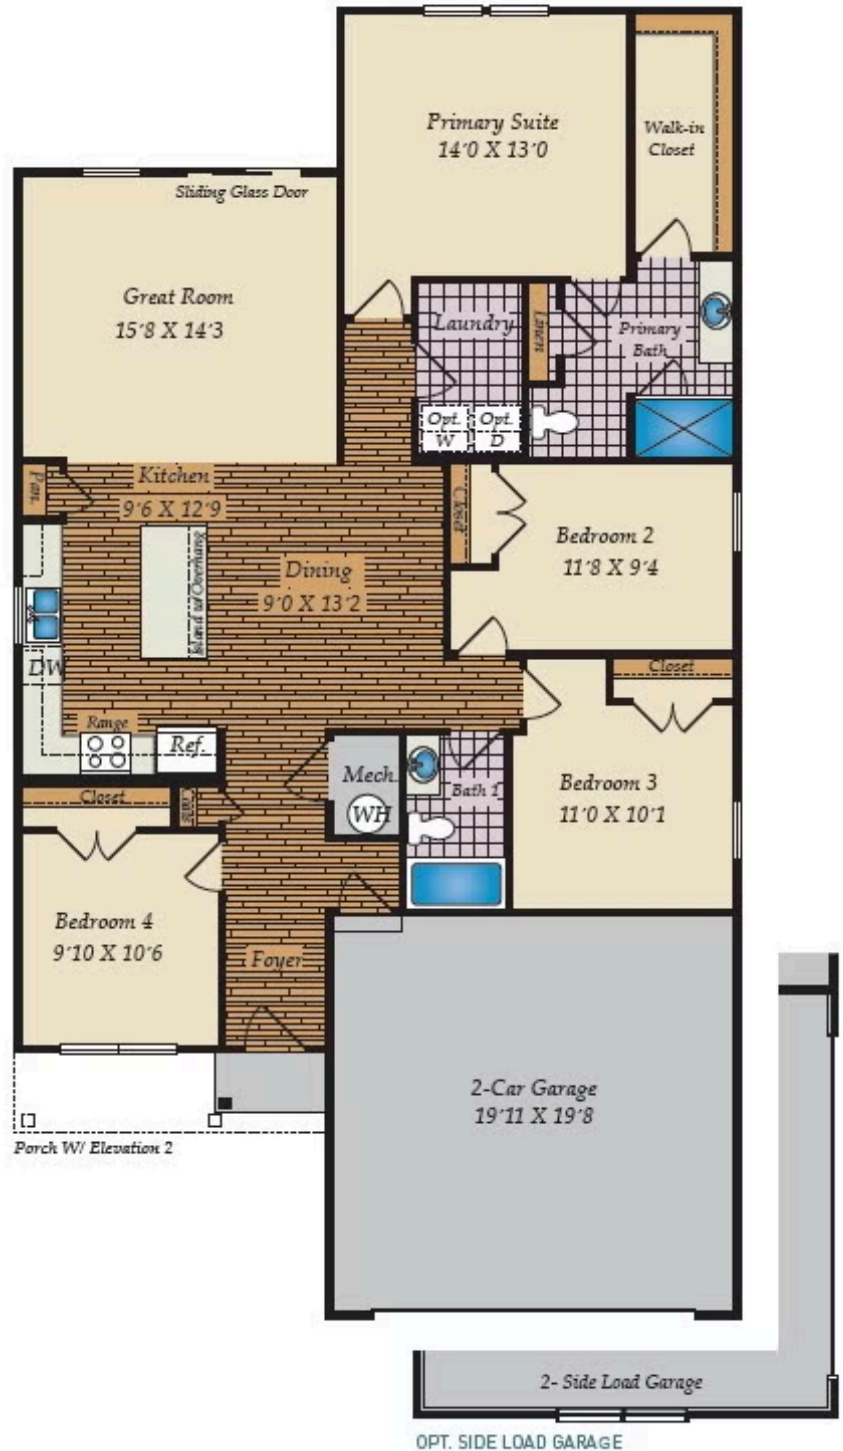

4 Beds

2 Baths

1,600 Sq Ft

COMMUNITY CONTACT

CAMP ROAD
 LAUREL, DE 19956
 NONE
 NONE

Reward Series homes offer complete packages to provide value, convenience, and a streamlined purchase process for savvy homebuyers.

The Triumph is the perfect ranch-style home for those who desire one-level living, yet still want space for the entire family. With four bedrooms and an open living area, the layout of this home takes advantage of every inch of living space. The center of the home is a large island in the kitchen, perfect for gathering and entertaining. A two-car garage is included plus many more standard features. An optional basement is also available with a full bath.

Available Elevations

FIRST FLOOR

Brick/stone fronts, chimneys, bay windows, keystones, exterior trim, garage doors, light fixtures, dormers, and gables shown on elevations are optional features. Actual product specifications may vary in dimension or detail from these drawings. This insert is for illustrative purposes only and is not part of the legal contract. All dimensions are approximate. Many available options are not shown.